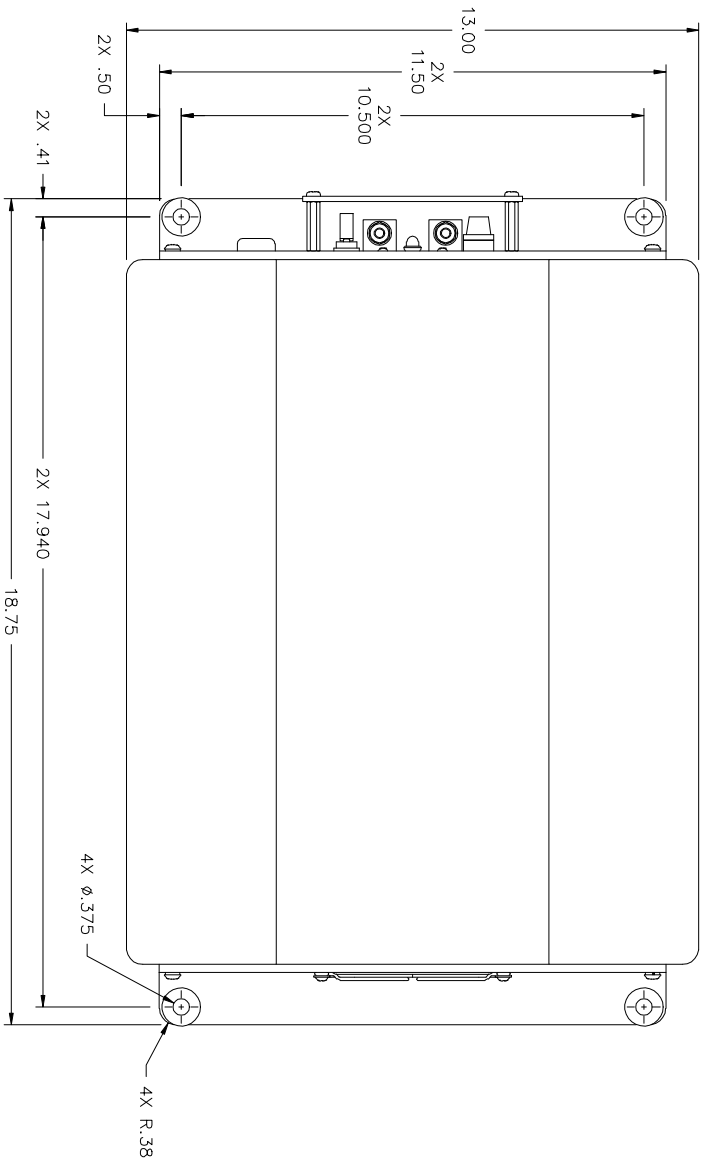

SCALE: 3/8

NEWARK	
OUTLINE AND MOUNTING	11571-0N1
15 24" 560D PWR SUPPLY	(F/N 400-0171-0)
SCALE	B
NOTED	11571-0 NC
SHEET	1 OF 1