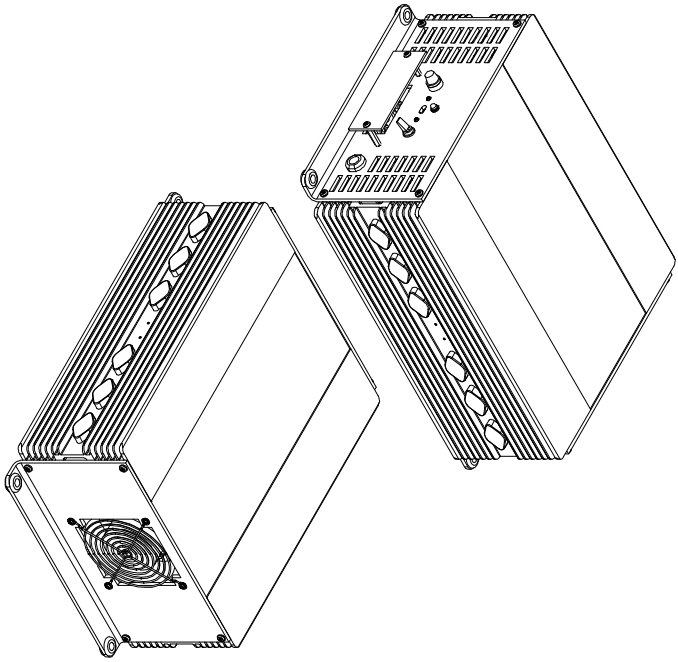

SCALE: 3/8

NEWARK	
OUTLINE AND MOUNTING	11571-0N1
15 24" 560D PWR SUPPLY	(F/N 400-0171-0)
SCALE	B
NOTED	11571-0 NC
SHEET	1 OF 1