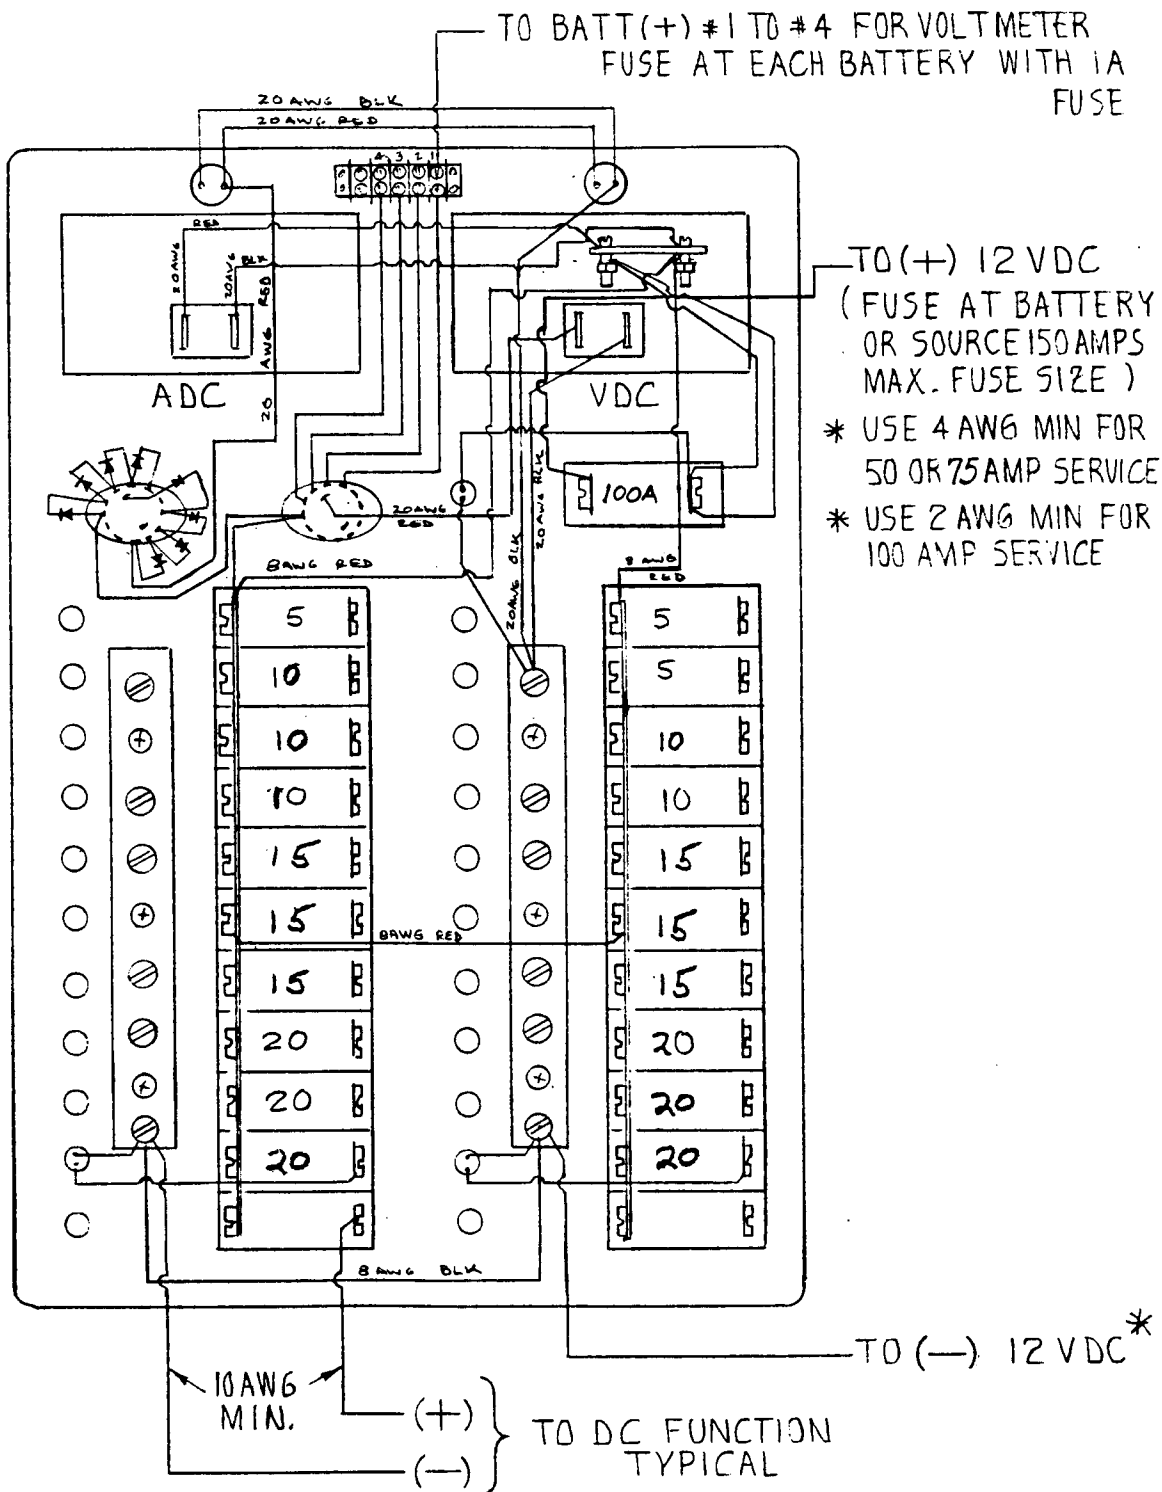

ES-1

Elite Series DC Electrical Panel

WIRING DIAGRAM

DO2010100-A

U.S.A. HEADQUARTERS

P.O. Box 1306, Newport Beach, CA 92663
Phone: 714-751-0488 Fax: 714-957-1621
E-Mail: sales@newmarpower.com

ELECTRONIC POWER PRODUCTS
COMMUNICATION • NAVIGATION
www.newmarpower.com